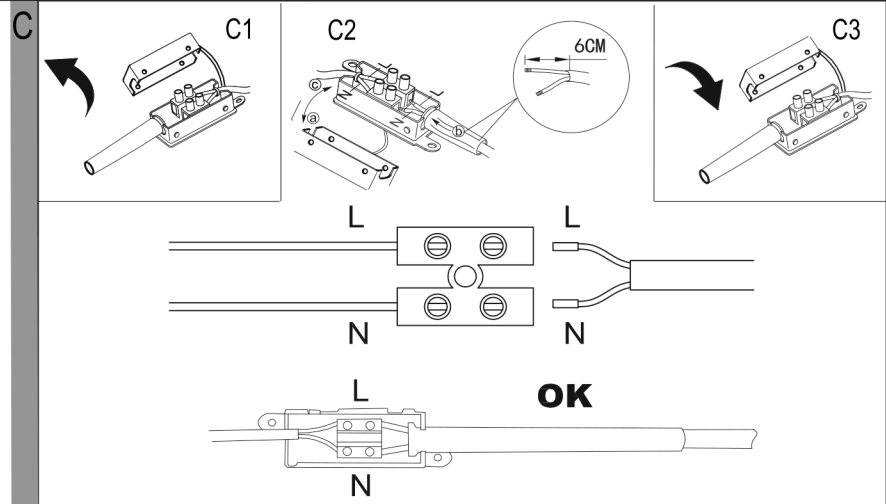

Art.No.: AUS98419/AUS98418

Nicht enthalten (Not Included)

**D**

ON	Detection Area		Hold Time			Daylight Sensor	
	1		2	3		4	
ON	100%		ON	ON	5S	ON	25Lux *
-	50%		ON	-	1min	-	Disable
			-	ON	5min		
				-	15min		

**F**

ON

max. 2.5 M

Max. 12 M

\* < 25 lux at the sensor