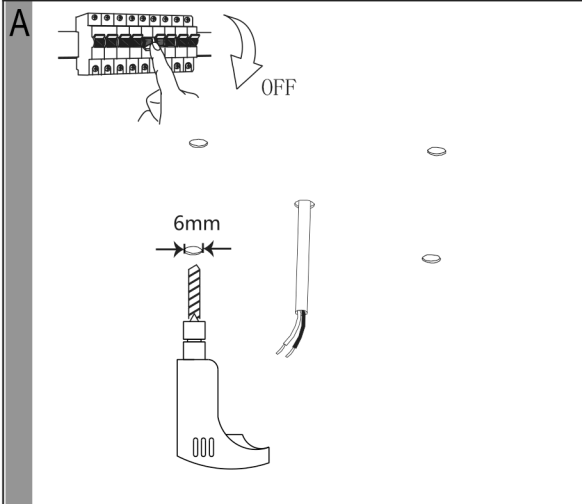

Art.No.: AUS98419/AUS98418

Nicht enthalten (Not Included)

**D**

ON	Detection Area		Hold Time			Daylight Sensor	
	1		2	3		4	
ON	100%		ON	ON	5S	ON	25Lux *
-	50%		ON	-	1min	-	Disable
			-	ON	5min		
				-	15min		

**F**

ON

max. 2.5 M

Max. 12 M

\* < 25 lux at the sensor