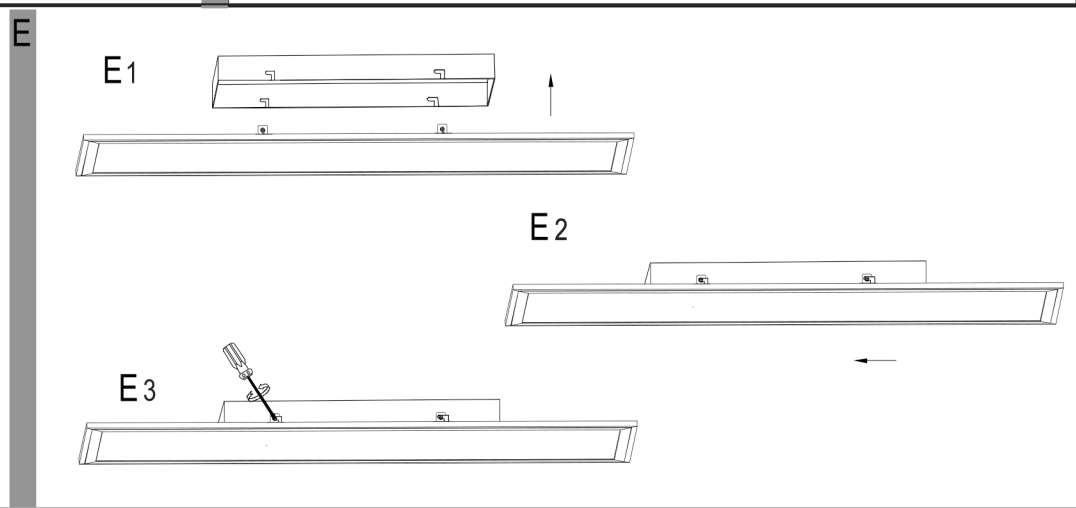

Art.No.: AUS98419/AUS98418

Nicht enthalten (Not Included)

**D**

ON	Detection Area		Hold Time			Daylight Sensor	
	1		2	3		4	
ON	100%		ON	ON	5S	ON	25Lux *
-	50%		ON	-	1min	-	Disable
			-	ON	5min		
				-	15min		

**F**

ON

max. 2.5 M

Max. 12 M

\* < 25 lux at the sensor