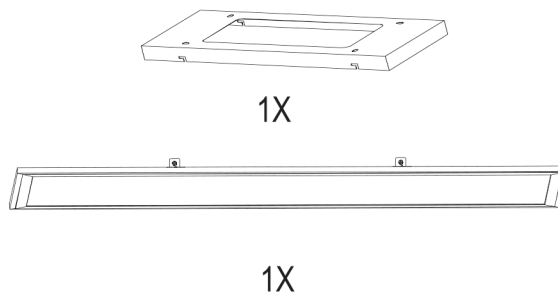

Art.No.: AUS98419/AUS98418

Nicht enthalten (Not Included)

**D**

ON	Detection Area		Hold Time			Daylight Sensor	
	1		2	3		4	
ON	100%		ON	ON	5S	ON	25Lux *
-	50%		ON	-	1min	-	Disable
			-	ON	5min		
				-	15min		

**F**

ON

max. 2.5 M

Max. 12 M

\* < 25 lux at the sensor