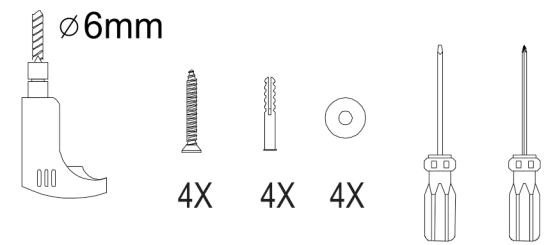

Art.No.: AUS98419/AUS98418

Nicht enthalten (Not Included)

**D**

ON	Detection Area		Hold Time			Daylight Sensor	
	1		2	3		4	
ON	100%		ON	ON	5S	ON	25Lux *
-	50%		ON	-	1min	-	Disable
			-	ON	5min		
				-	15min		

**F**

ON

max. 2.5 M

Max. 12 M

\* < 25 lux at the sensor