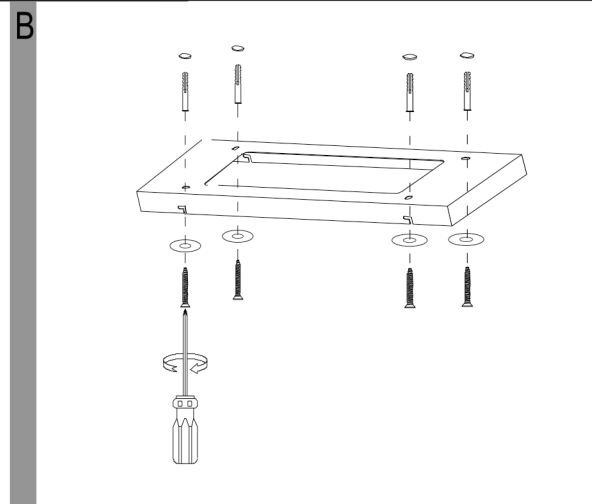

Art.No.: AUS98419/AUS98418

Nicht enthalten (Not Included)

**D**

ON	Detection Area		Hold Time			Daylight Sensor	
	1		2	3		4	
ON	100%		ON	ON	5S	ON	25Lux *
-	50%		ON	-	1min	-	Disable
			-	ON	5min		
				-	15min		

**F**

ON

max. 2.5 M

Max. 12 M

\* < 25 lux at the sensor